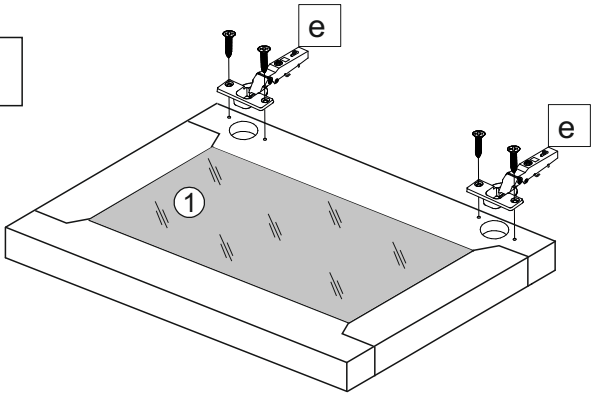

3,5x16		
a	x6	b	x1

LD.270350.000

e	x2

L

R

L

R

LD.297740.000-2/2

22.12.2023 ф3
Разраб:С.И. №2370