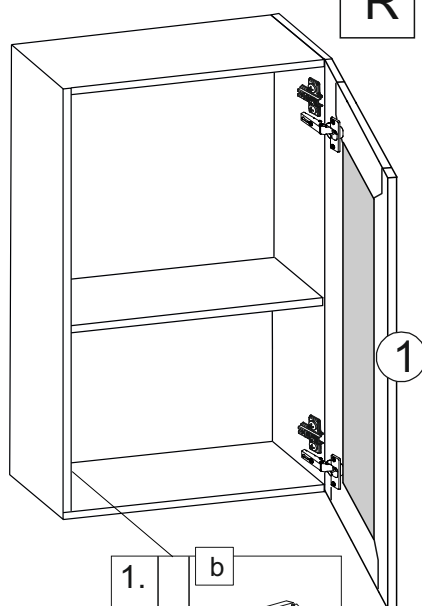

3,5x16		
a	x6	b	x1

LD.270350.000

e	x2

L

R

L

R

LD.297740.000-2/2

22.12.2023 ф3
Разраб:С.И. №2370