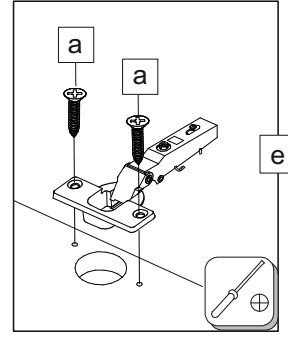

3,5x16		
a	x6	b	x1

LD.270350.000

e	x2