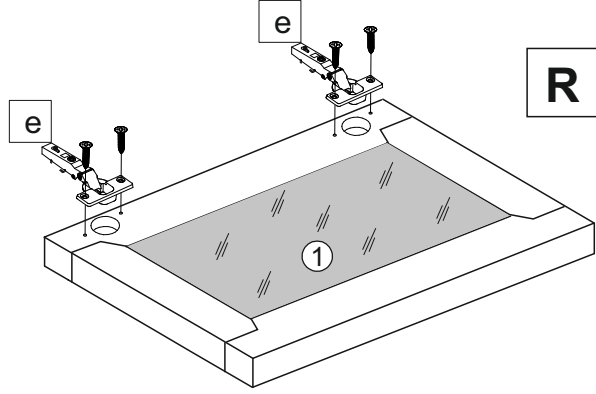

3,5x16		
a	x6	b	x1

LD.270350.000

e	x2

L

R

L

R

LD.297740.000-2/2

22.12.2023 ф3
Разраб:С.И. №2370