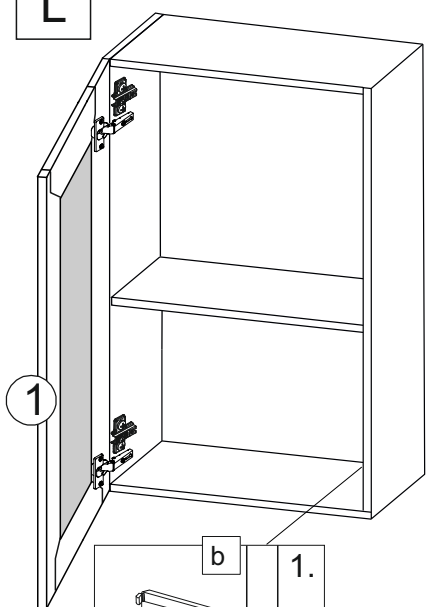

3,5x16		
a	x6	b	x1

LD.270350.000

e	x2

L

R

L

R

LD.297740.000-2/2

22.12.2023 ф3
Разраб:С.И. №2370