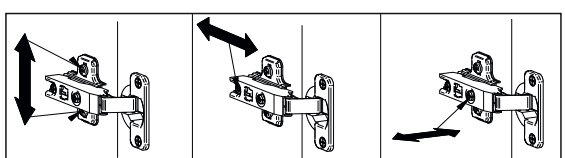

3,5x16		
a	x6	b	x1

LD.270350.000

e	x2

L

R

L

R

LD.297740.000-2/2

22.12.2023 ф3
Разраб:С.И. №2370